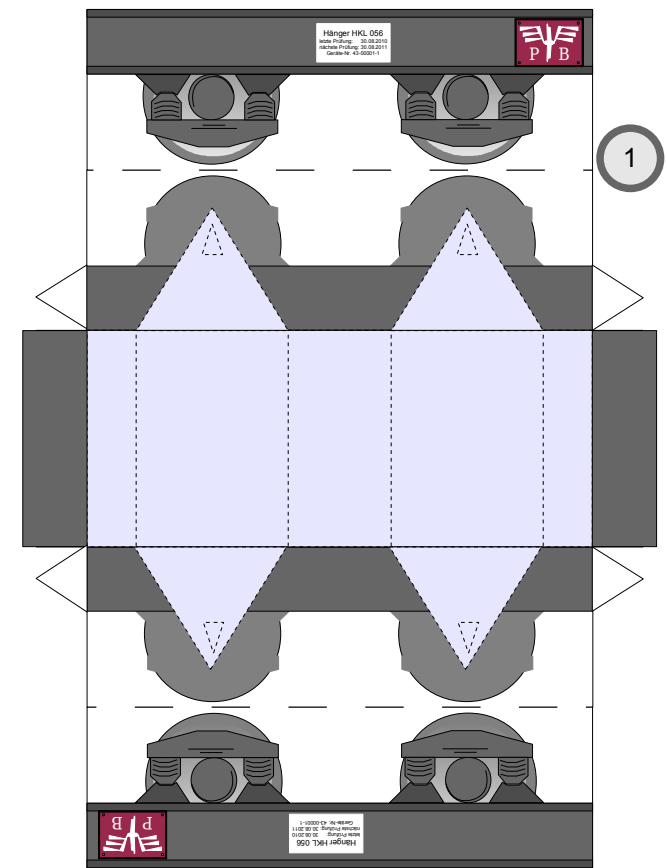

Papel de construção № 515r

Ferrovia – Vagão Plataforma

dificuldade: S4 moderado

Copyright 2006-2011 Boris Voigt, Berlin-Hohenschönhausen
© certain rights reserved
You aren't allowed to make alterations of this construction paper.
Here the sale of these construction papers is prohibited.
The distribution of these construction papers free of charge is allowed.