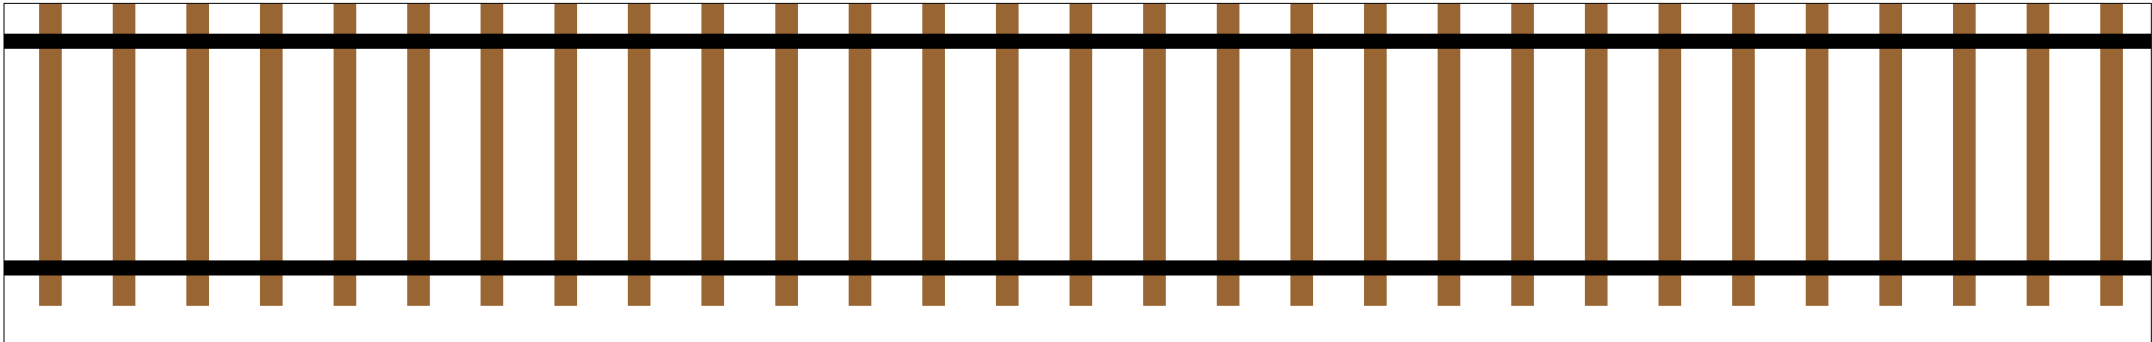

# paper model No. 101j Kingston Railroad Station

Page 1

Difficulty S3 medium

**Projekt Bastelbogen**

[www.projekt-bastelbogen.de](http://www.projekt-bastelbogen.de)

Copyright 2006-2010 Boris Voigt, Berlin-Hohenschönhausen  
© certain rights reserved  
You aren't allowed to make alterations of this construction paper.  
Here the sale of these construction papers is prohibited.  
The distribution of these construction papers free of charge is allowed.