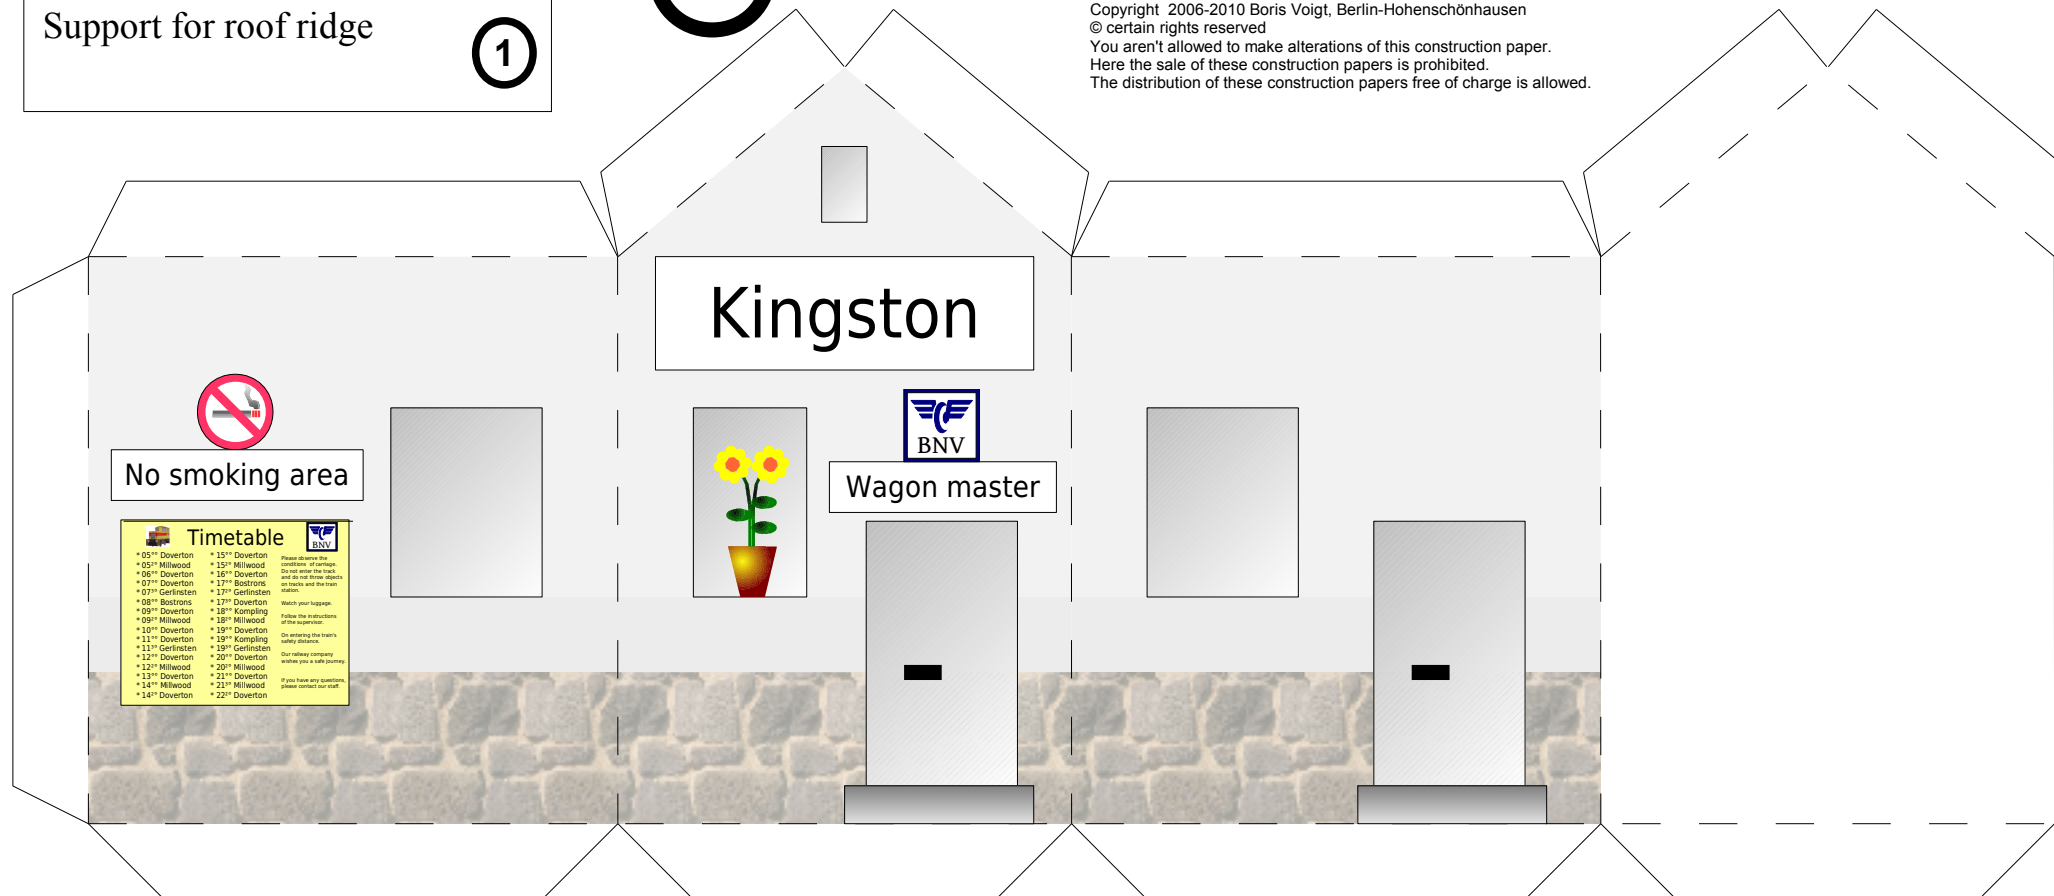

Copyright 2006-2010 Boris Voigt, Berlin-Hohenschönhausen
© certain rights reserved
You aren't allowed to make alterations of this construction paper.
Here the sale of these construction papers is prohibited.
The distribution of these construction papers free of charge is allowed.