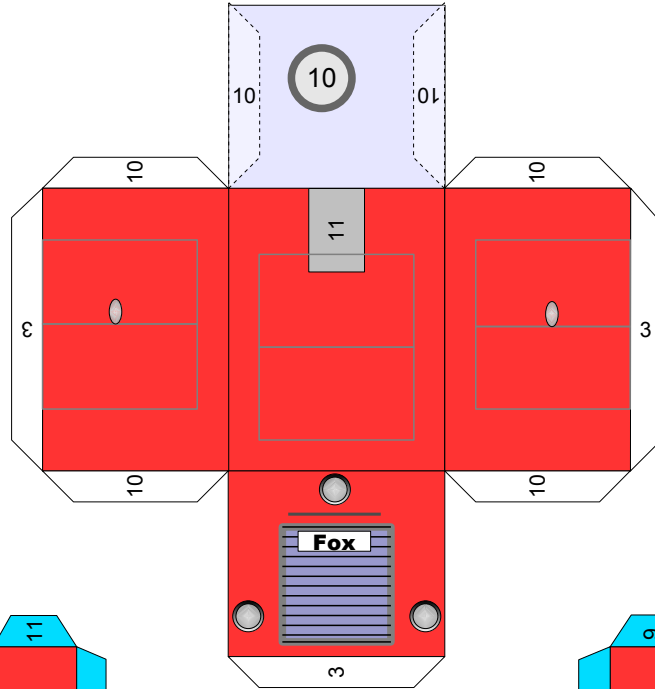

Railway - switch engine (red) – alternative locomotive shell

12

Projekt Bastelbogen

www.projekt-bastelbogen.de

11

9