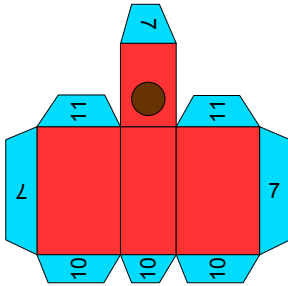

Railway - switch engine (red) – alternative locomotive shell

12

Projekt Bastelbogen

www.projekt-bastelbogen.de

11

9