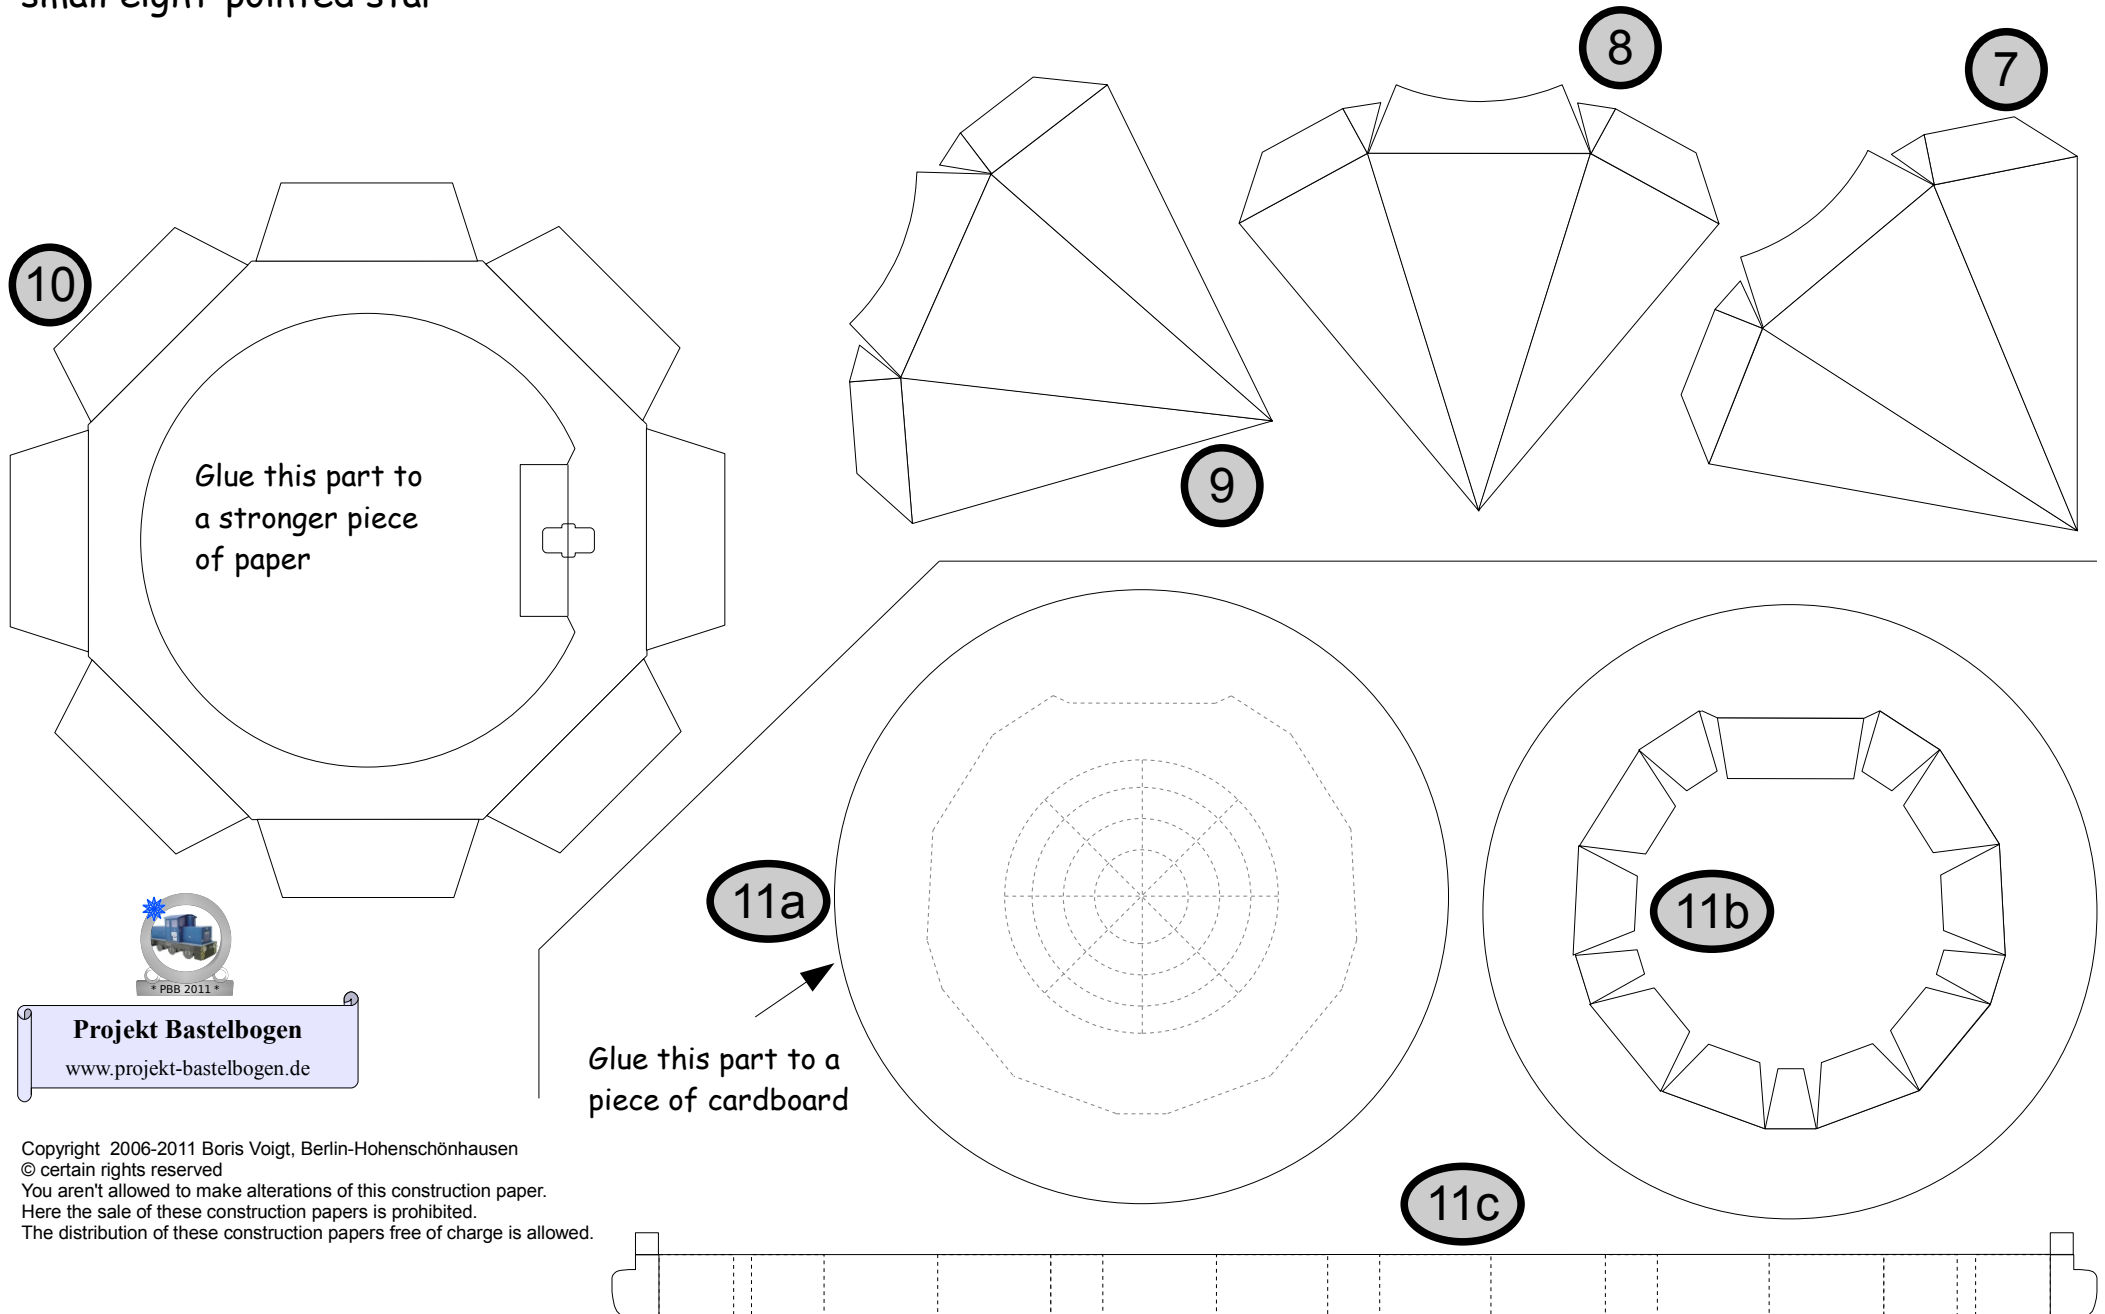

paper model No. 908e

small eight-pointed star

Difficulty: medium

diameter 16,4 cm

small eight-pointed star

small eight-pointed star

**Projekt Bastelbogen**

[www.projekt-bastelbogen.de](http://www.projekt-bastelbogen.de)

small eight-pointed star:

Part 10 is rotated by  $22.5^\circ$

**Projekt Bastelbogen**

[www.projekt-bastelbogen.de](http://www.projekt-bastelbogen.de)

Copyright 2006-2011 Boris Voigt, Berlin-Hohenschönhausen  
© certain rights reserved  
You aren't allowed to make alterations of this construction paper.  
Here the sale of these construction papers is prohibited.  
The distribution of these construction papers free of charge is allowed.

11a

Glue this part to a piece of cardboard

11b

11c

Profile: Benchmark 1:1

small eight-pointed star: template

for punching the paper with  
punch pliers

for a silhouette