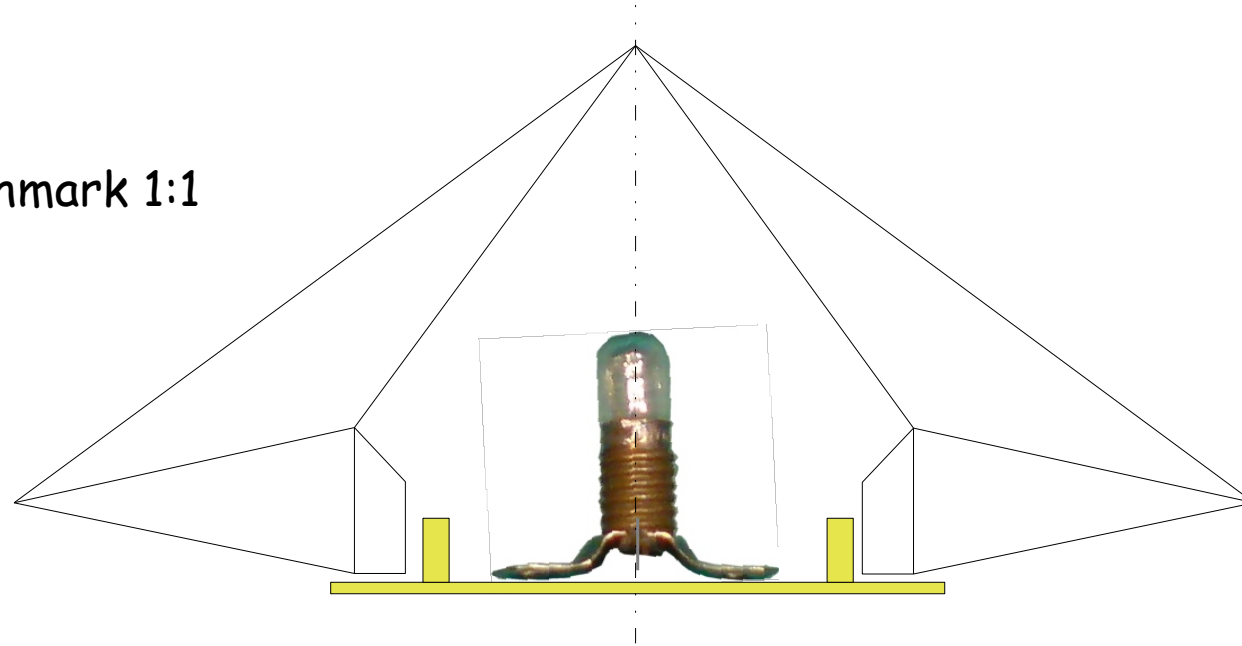

paper model No. 908e

small eight-pointed star

Difficulty: medium

diameter 16,4 cm

small eight-pointed star

small eight-pointed star

**Projekt Bastelbogen**

[www.projekt-bastelbogen.de](http://www.projekt-bastelbogen.de)

small eight-pointed star:

Part 10 is rotated by  $22.5^\circ$

**Projekt Bastelbogen**

[www.projekt-bastelbogen.de](http://www.projekt-bastelbogen.de)

Copyright 2006-2011 Boris Voigt, Berlin-Hohenschönhausen  
© certain rights reserved  
You aren't allowed to make alterations of this construction paper.  
Here the sale of these construction papers is prohibited.  
The distribution of these construction papers free of charge is allowed.

11a

Glue this part to a piece of cardboard

11b

11c

Profile: Benchmark 1:1

small eight-pointed star: template

for punching the paper with  
punch pliers

for a silhouette