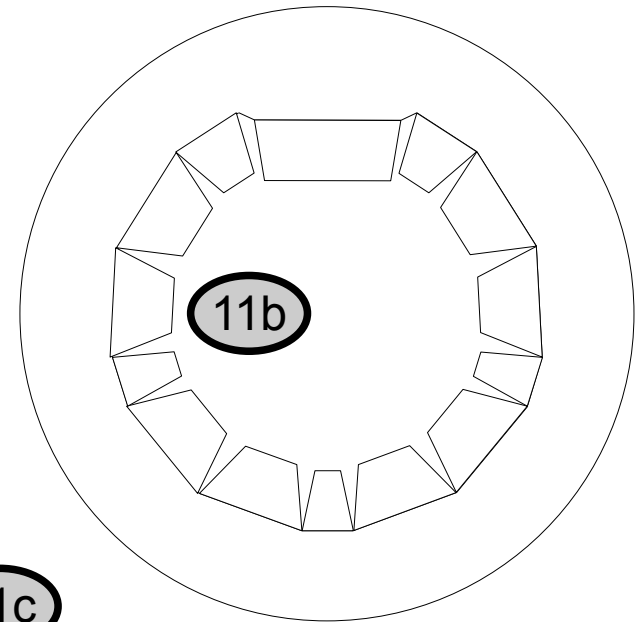

paper model No. 908e

small eight-pointed star

Difficulty: medium

diameter 16,4 cm

small eight-pointed star

small eight-pointed star

**Projekt Bastelbogen**

[www.projekt-bastelbogen.de](http://www.projekt-bastelbogen.de)

small eight-pointed star:

Part 10 is rotated by  $22.5^\circ$

**Projekt Bastelbogen**

[www.projekt-bastelbogen.de](http://www.projekt-bastelbogen.de)

Copyright 2006-2011 Boris Voigt, Berlin-Hohenschönhausen  
© certain rights reserved  
You aren't allowed to make alterations of this construction paper.  
Here the sale of these construction papers is prohibited.  
The distribution of these construction papers free of charge is allowed.

11a

Glue this part to a piece of cardboard

11b

11c

Profile: Benchmark 1:1

small eight-pointed star: template

for punching the paper with  
punch pliers

for a silhouette