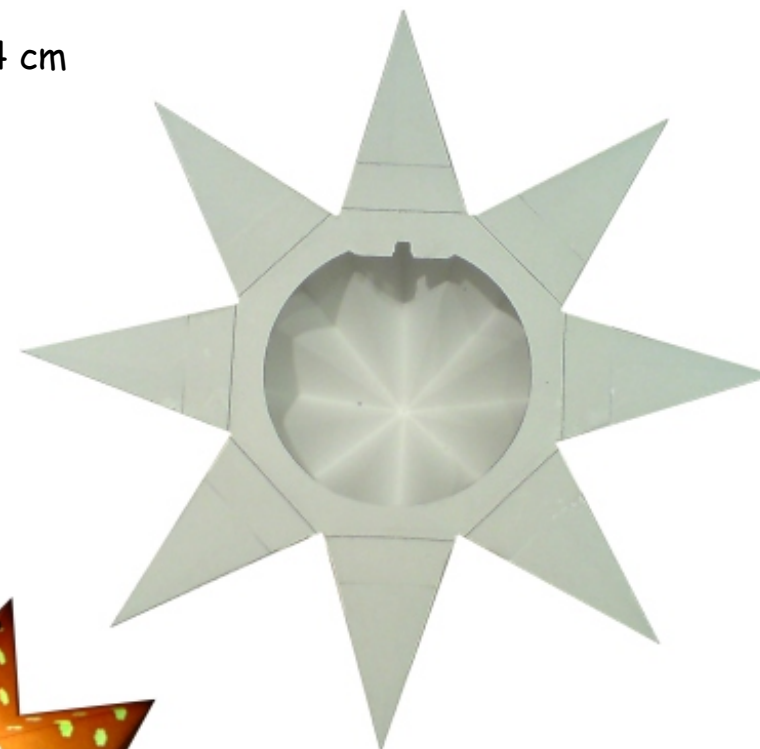

paper model No. 908e

small eight-pointed star

Difficulty: medium

diameter 16,4 cm

small eight-pointed star

small eight-pointed star

**Projekt Bastelbogen**

[www.projekt-bastelbogen.de](http://www.projekt-bastelbogen.de)

small eight-pointed star:

Part 10 is rotated by  $22.5^\circ$

**Projekt Bastelbogen**

[www.projekt-bastelbogen.de](http://www.projekt-bastelbogen.de)

Copyright 2006-2011 Boris Voigt, Berlin-Hohenschönhausen  
© certain rights reserved  
You aren't allowed to make alterations of this construction paper.  
Here the sale of these construction papers is prohibited.  
The distribution of these construction papers free of charge is allowed.

11a

Glue this part to a piece of cardboard

11b

11c

Profile: Benchmark 1:1

small eight-pointed star: template

for punching the paper with  
punch pliers

for a silhouette