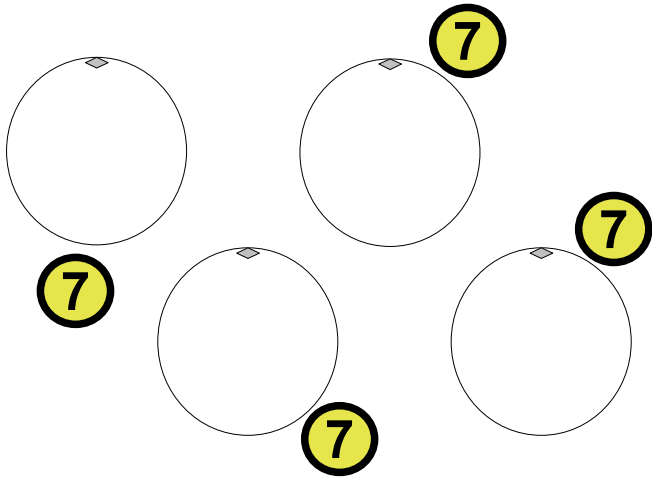

# paper model No. 935s

5- pointed flat star with extended points, One-sided 43,3 cm

Difficulty: medium- heavy

This star is suitable for internal illumination. Due core duct in the rear parts of the star points air circulation is possible.

## 5- pointed flat star with extended points

# paper model No. 935s

5- pointed flat star with extended points

optional: Spacer

Part 7 glue inward towards the spacer

Spacer inside

Spacer outside

Bent inside

6

Overlap

6

6

6

6

5- pointed flat star with extended points

Fixing and location of the spacer. Measuring unit 1:1