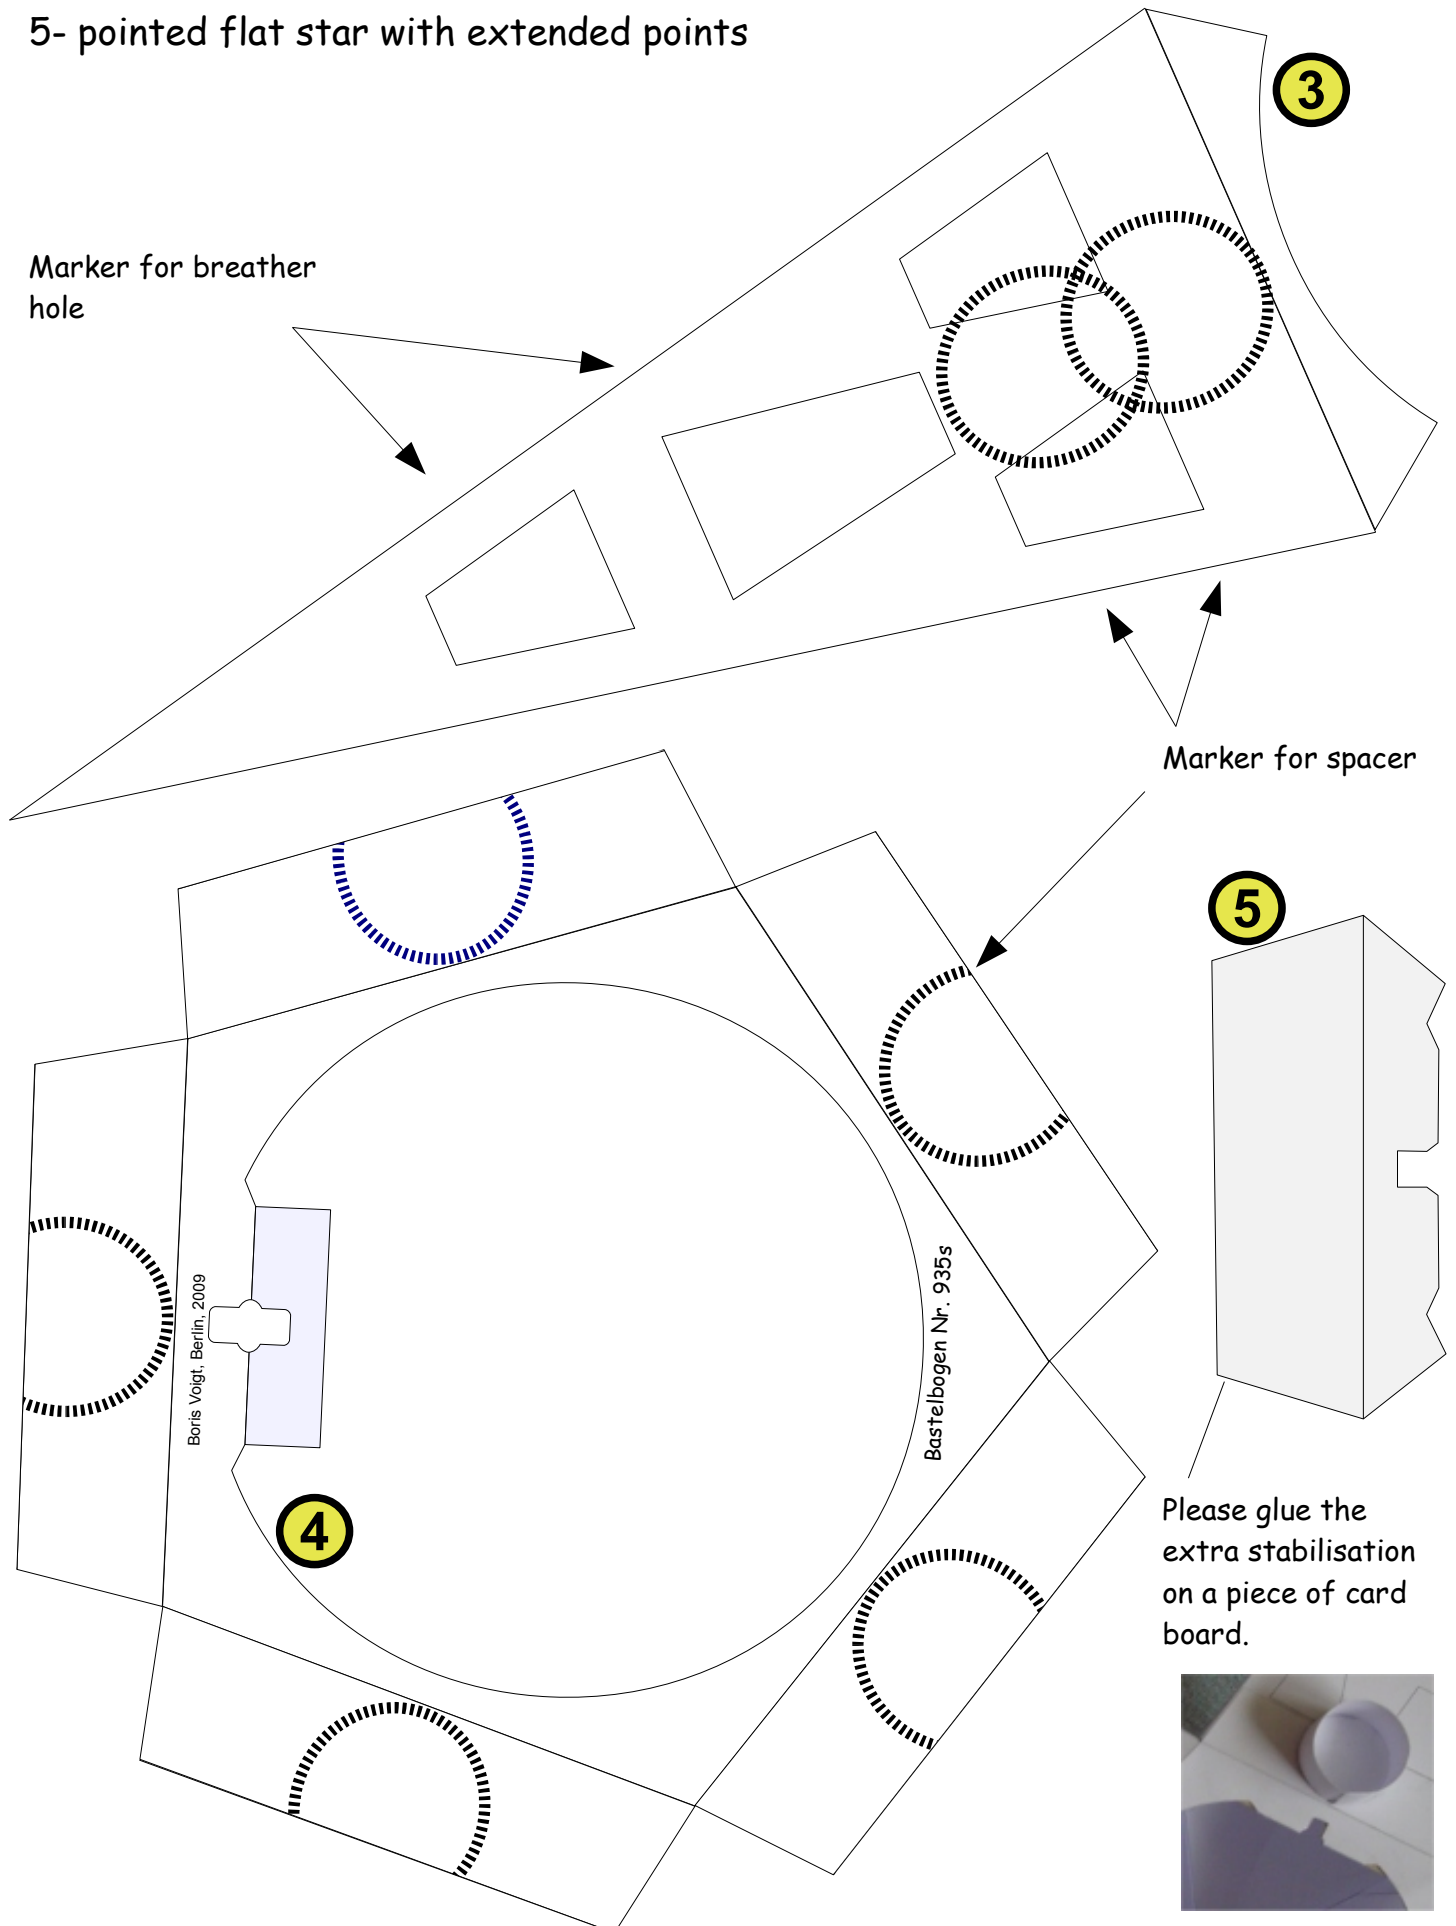

5- pointed flat star with extended points