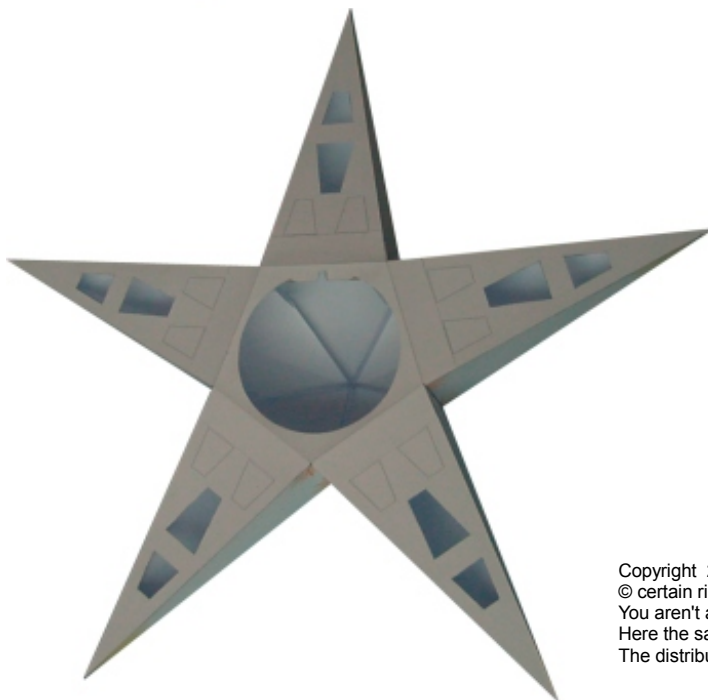

# paper model No. 935s

5- pointed flat star with extended points, One-sided 43,3 cm

Difficulty: medium- heavy

This star is suitable for internal illumination. Due core duct in the rear parts of the star points air circulation is possible.

## 5- pointed flat star with extended points

5-pointed flat star with extended points

5- pointed flat star with extended points

5- pointed flat star with extended points

5- pointed flat star with extended points

5- pointed flat star with extended points

## 5- pointed flat star with extended points