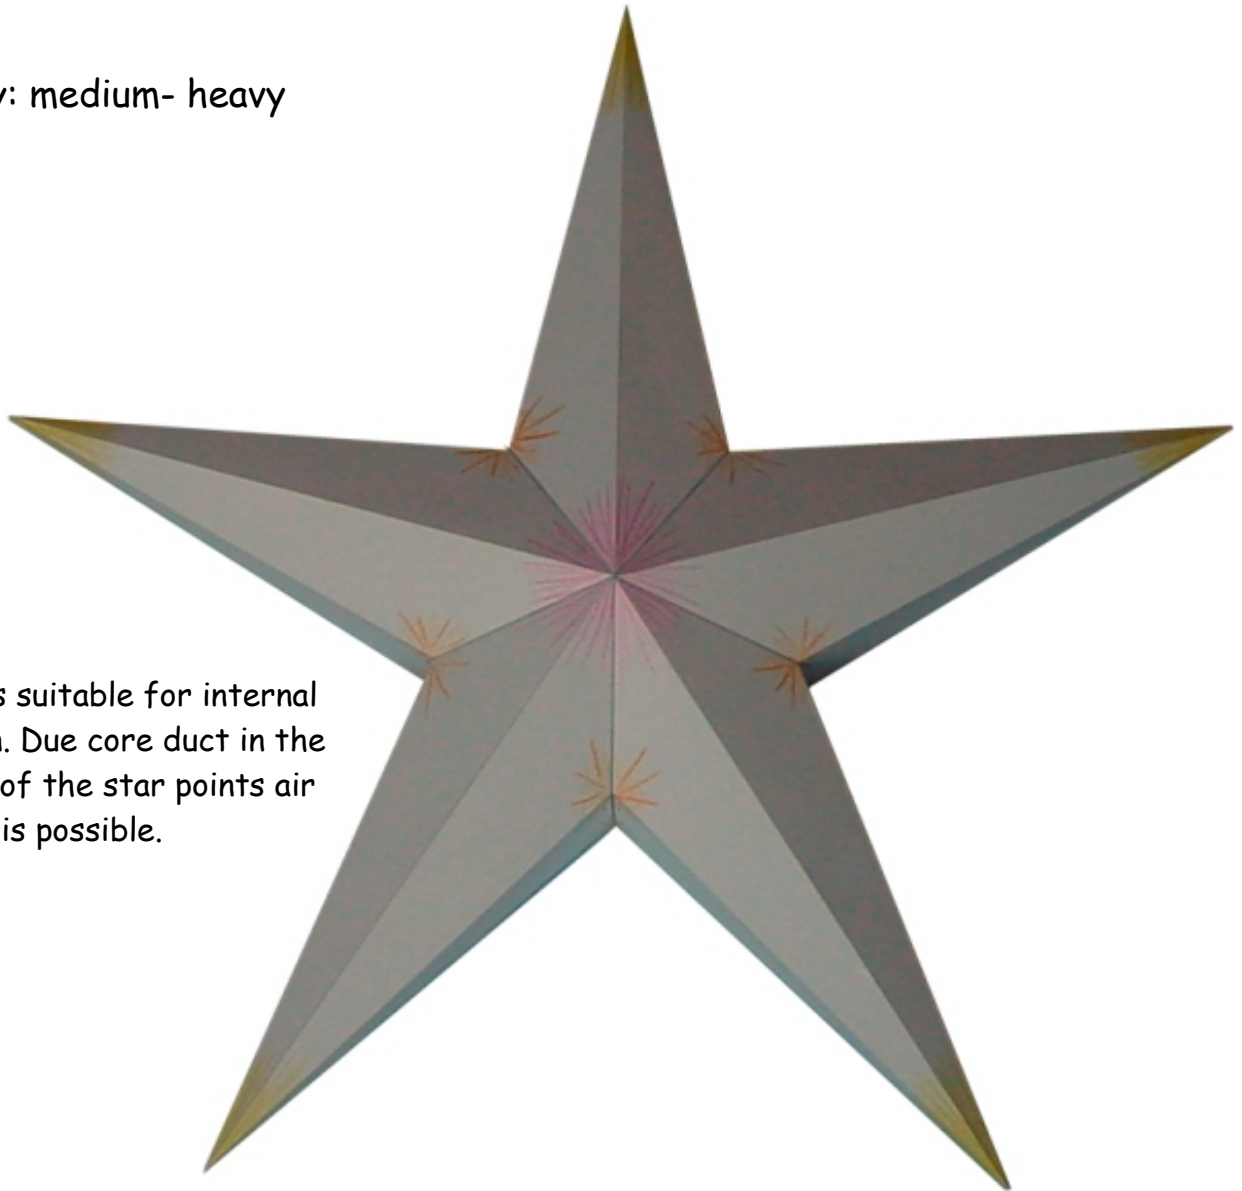

# paper model No. 935s

5- pointed flat star with extended points, One-sided 43,3 cm

Difficulty: medium- heavy

This star is suitable for internal illumination. Due core duct in the rear parts of the star points air circulation is possible.

## 5- pointed flat star with extended points

5-pointed flat star with extended points

5- pointed flat star with extended points

5- pointed flat star with extended points

5- pointed flat star with extended points

5- pointed flat star with extended points

## 5- pointed flat star with extended points