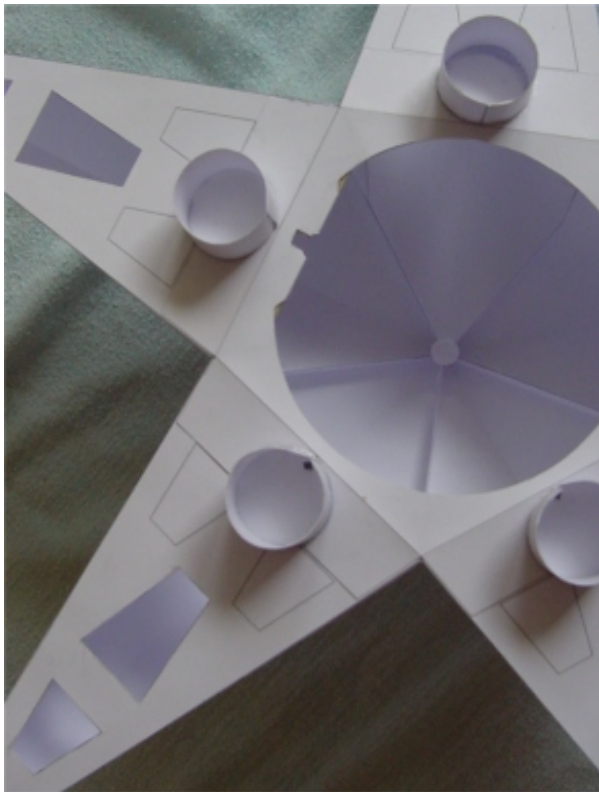

Spacer inside

Spacer outside

Bent inside

6

Overlap

6

6

6

6