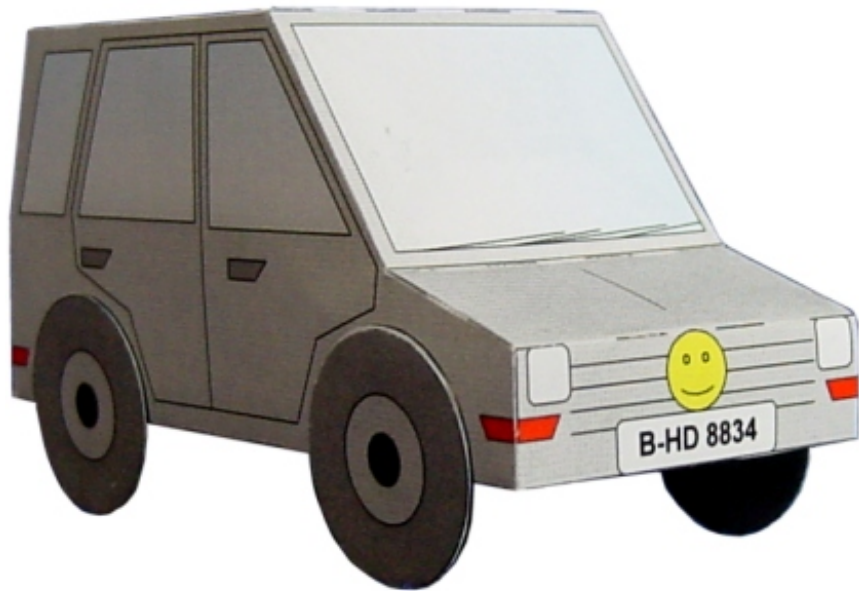

Modeles en papier No.305k

Auto

Difficulté: S2, légère

No. 305k

conçue par Boris Voigt, Berlin, 2007

Copyright 2006-2011 Boris Voigt, Berlin-Hohenschönhausen
© certain rights reserved
You aren't allowed to make alterations of this construction paper.
Here the sale of these construction papers is prohibited.
The distribution of these construction papers
free of charge is allowed.