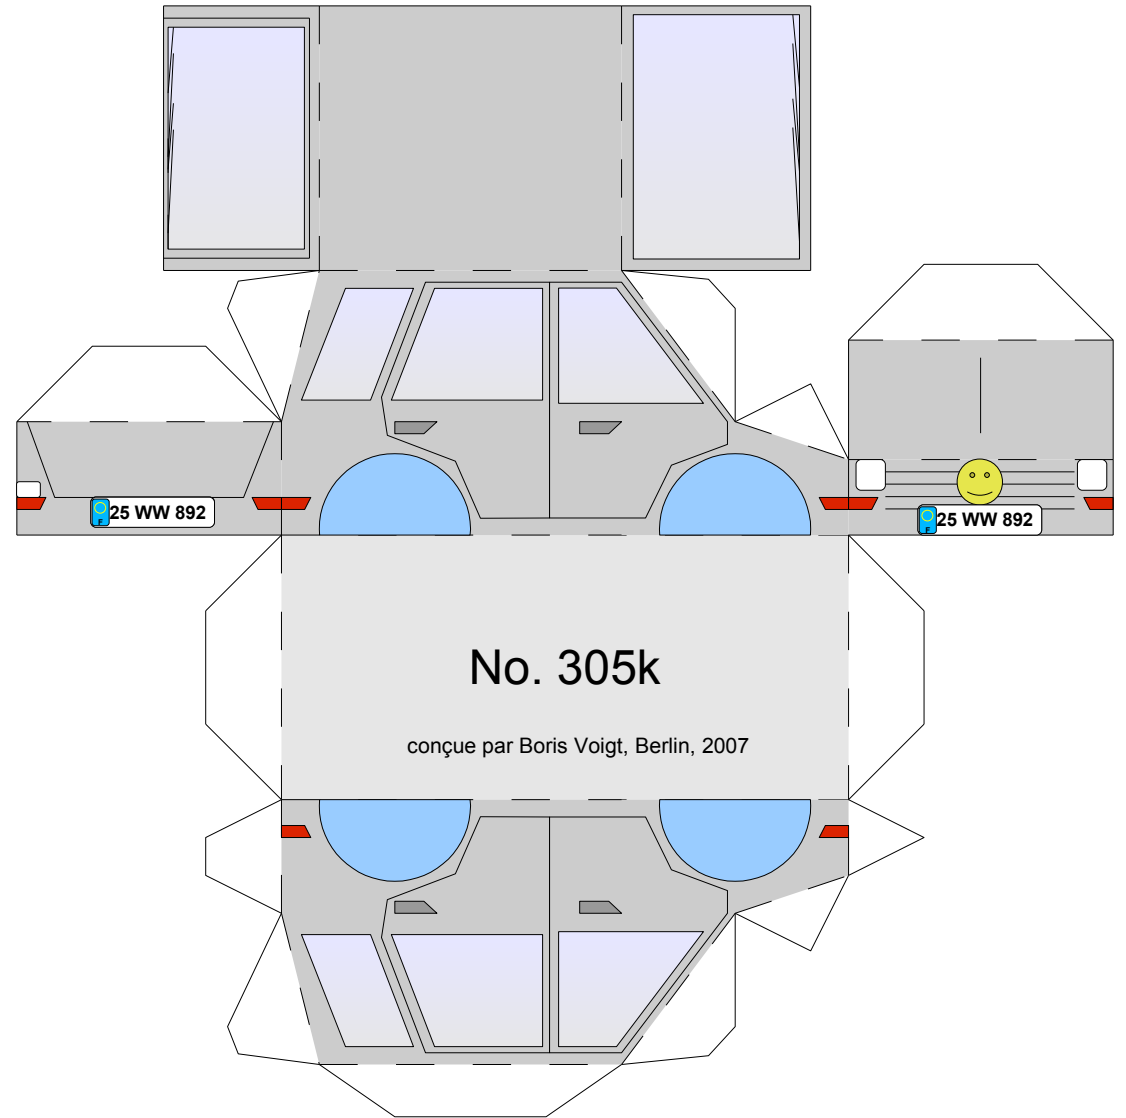

Modeles en papier No.305k

Auto

Difficulté: S2, légère

No. 305k

conçue par Boris Voigt, Berlin, 2007

Copyright 2006-2011 Boris Voigt, Berlin-Hohenschönhausen
© certain rights reserved
You aren't allowed to make alterations of this construction paper.
Here the sale of these construction papers is prohibited.
The distribution of these construction papers
free of charge is allowed.