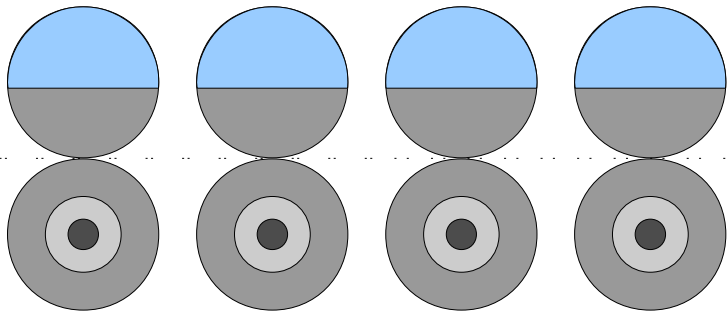

Modeles en papier No.305k

Auto

Difficulté: S2, légère

No. 305k

conçue par Boris Voigt, Berlin, 2007

Copyright 2006-2011 Boris Voigt, Berlin-Hohenschönhausen
© certain rights reserved
You aren't allowed to make alterations of this construction paper.
Here the sale of these construction papers is prohibited.
The distribution of these construction papers
free of charge is allowed.