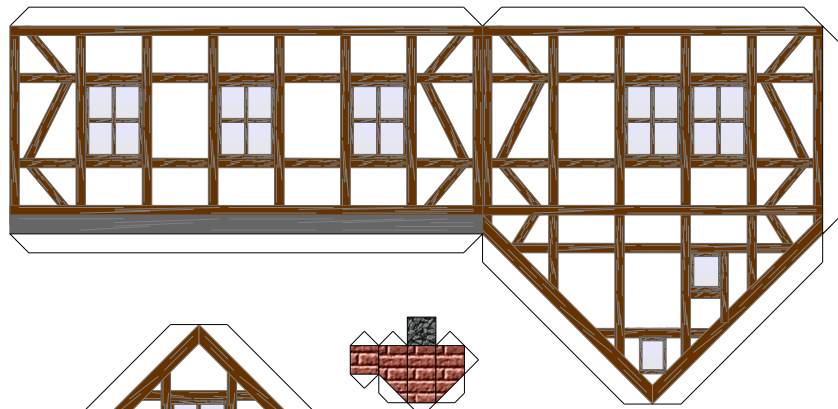

paper model No. 601a

Small timbered house

Difficulty: easy

W x H x D : 6,88 cm x 5,25 cm x 4,5 cm

Benchmark : 1:100

Projekt Bastelbogen
www.bastelbogen.net

Copyright 2006-2009 Boris Voigt, Berlin-Hohenschönhausen
© certain rights reserved
You aren't allowed to make alterations of this construction paper.
Here the sale of these construction papers is prohibited.
The distribution of these construction papers free of charge is allowed.