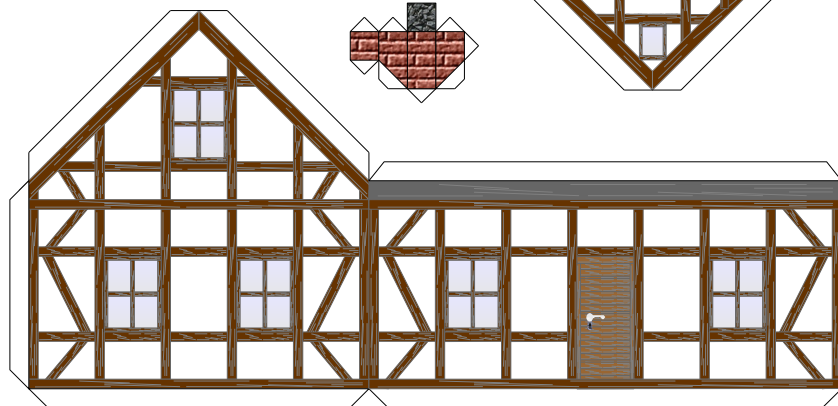

paper model No. 601a

Small timbered house

Difficulty: easy

W x H x D : 6,88 cm x 5,25 cm x 4,5 cm

Benchmark : 1:100

Projekt Bastelbogen
www.bastelbogen.net

Copyright 2006-2009 Boris Voigt, Berlin-Hohenschönhausen
© certain rights reserved
You aren't allowed to make alterations of this construction paper.
Here the sale of these construction papers is prohibited.
The distribution of these construction papers free of charge is allowed.