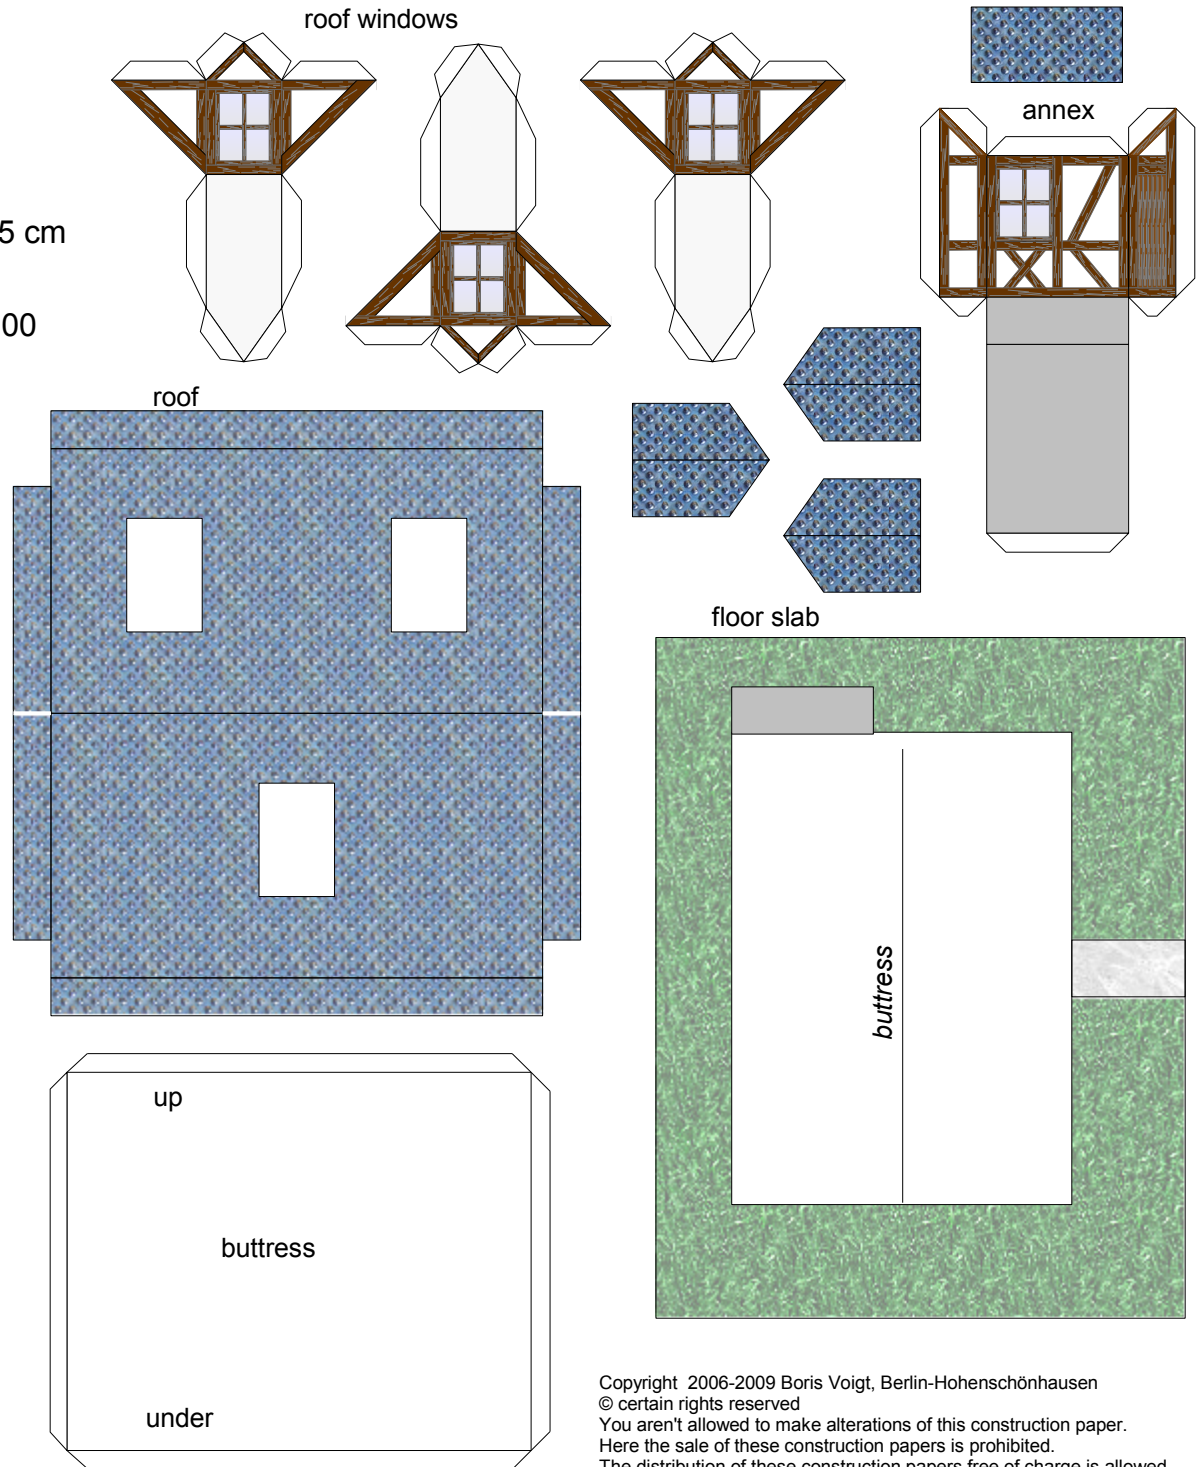

paper model No. 601a

Small timbered house

Difficulty: easy

W x H x D : 6,88 cm x 5,25 cm x 4,5 cm

Benchmark : 1:100

Projekt Bastelbogen
www.bastelbogen.net

Copyright 2006-2009 Boris Voigt, Berlin-Hohenschönhausen
© certain rights reserved
You aren't allowed to make alterations of this construction paper.
Here the sale of these construction papers is prohibited.
The distribution of these construction papers free of charge is allowed.